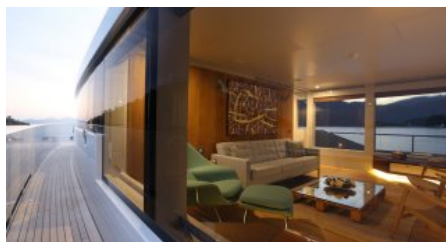

CRUISING SPEED
13,0 knots
MAXIMUM SPEED
21,0 knots

AMENITIES

Air Conditioning, Gym, Stabilisers at anchor, Stabilisers underway, WiFi

TENDERS & TOYS

- 1 x HIGHFIELD SPORT 800 - 250hp - 2 x Seabobs (new lightweight) - 1 x Seadoo GTi Jet ski - 1 x Wakeboard Obrien 140 cm - 1 x Wakeboard Obrien 135 cm - 1 x Water ski (Men) Obrien Celebrity 68 - 1 x Water ski (Kids/Women) Obrien Celebrity 58 - 1 x Paddle board JB Australia 12'0" - 1 x Paddle board Air Big Sport 10'6" - 1 x Jobe winged biscuit towable - Inflatable swimming platforms - Beach equipment - Snorkelling equipment