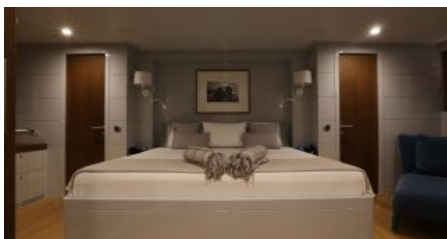

[More photos](#)

ENQUIRE NOW

+44 20 45 773 007
+1 646 905 0707
+33 749 41 21 53
+971 58 916 7360

info@yachthunter.com
yachthunter.com

Scan the QR code for more information