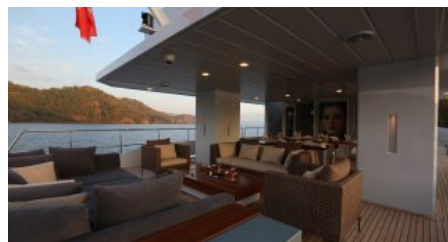

CRUISING SPEED
13,0 knots
MAXIMUM SPEED
21,0 knots

AMENITIES

Air Conditioning, Gym, Stabilisers at anchor, Stabilisers underway, WiFi

TENDERS & TOYS

- 1 x HIGHFIELD SPORT 800 - 250hp - 2 x Seabobs (new lightweight) - 1 x Seadoo GTi Jet ski - 1 x Wakeboard Obrien 140 cm - 1 x Wakeboard Obrien 135 cm - 1 x Water ski (Men) Obrien Celebrity 68 - 1 x Water ski (Kids/Women) Obrien Celebrity 58 - 1 x Paddle board JB Australia 12'0" - 1 x Paddle board Air Big Sport 10'6" - 1 x Jobe winged biscuit towable - Inflatable swimming platforms - Beach equipment - Snorkelling equipment