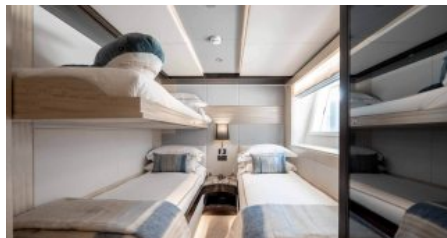

[More photos](#)

ENQUIRE NOW

+44 20 45 773 007
+1 646 905 0707
+33 749 41 21 53
+971 58 916 7360

info@yachthunter.com
yachthunter.com

Scan the QR code for more information