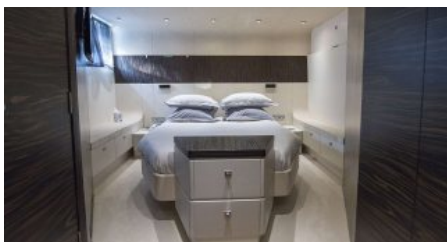

[More photos](#)

ENQUIRE NOW

+44 20 45 773 007
+1 646 905 0707
+33 749 41 21 53
+971 58 916 7360

info@yachthunter.com
yachthunter.com

Scan the QR code for more information