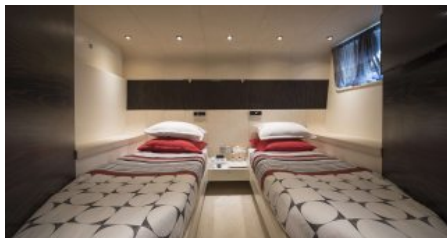

[More photos](#)

ENQUIRE NOW

+44 20 45 773 007
+1 646 905 0707
+33 749 41 21 53
+971 58 916 7360

info@yachthunter.com
yachthunter.com

Scan the QR code for more information