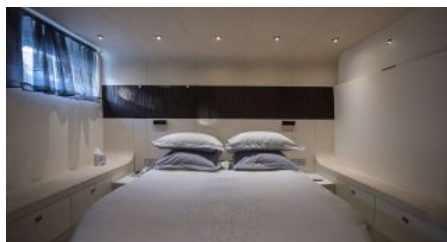

[More photos](#)

ENQUIRE NOW

+44 20 45 773 007
+1 646 905 0707
+33 749 41 21 53
+971 58 916 7360

info@yachthunter.com
yachthunter.com

Scan the QR code for more information