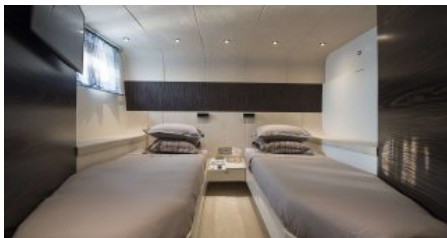

[More photos](#)

ENQUIRE NOW

+44 20 45 773 007
+1 646 905 0707
+33 749 41 21 53
+971 58 916 7360

info@yachthunter.com
yachthunter.com

Scan the QR code for more information