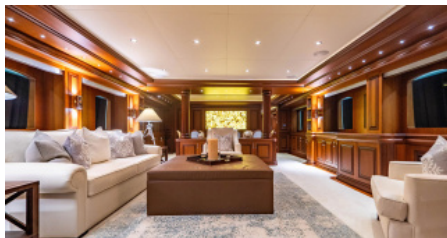

[More photos](#)

ENQUIRE NOW

+44 20 45 773 007
+33 749 41 21 53
+971 555 129 065
info@yachthunter.com
yachthunter.com

Scan the QR code for more information