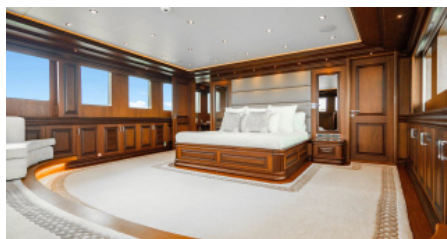

[More photos](#)

ENQUIRE NOW

+44 20 45 773 007
+33 749 41 21 53
+971 555 129 065
info@yachthunter.com
yachthunter.com

Scan the QR code for more information