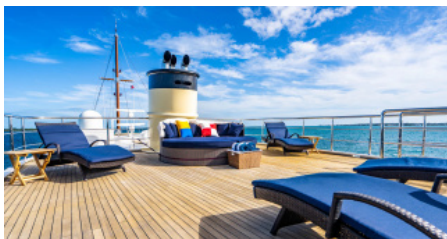

[More photos](#)

ENQUIRE NOW

+44 20 45 773 007
+33 749 41 21 53
+971 555 129 065
info@yachthunter.com
yachthunter.com

Scan the QR code for more information