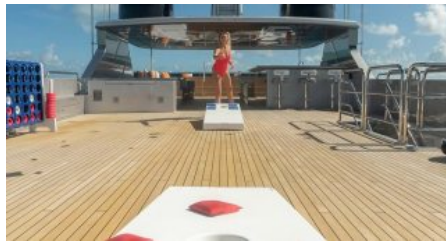

[More photos](#)

ENQUIRE NOW

+44 20 45 773 007
+1 646 905 0707
+33 749 41 21 53
+971 58 916 7360

info@yachthunter.com
yachthunter.com

Scan the QR code for more information