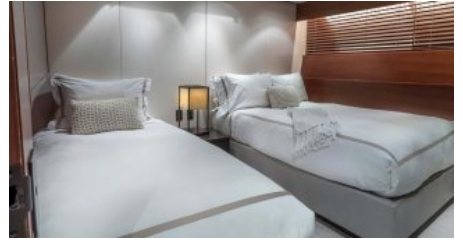

[More photos](#)

ENQUIRE NOW

+44 20 45 773 007
+1 646 905 0707
+33 749 41 21 53
+971 555 129 065

info@yachthunter.com
yachthunter.com

Scan the QR code for more information