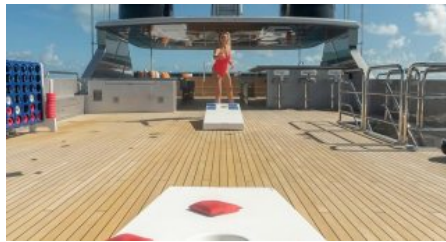

[More photos](#)

ENQUIRE NOW

+44 20 45 773 007
+1 646 905 0707
+33 749 41 21 53
+971 555 129 065

info@yachthunter.com
yachthunter.com

Scan the QR code for more information