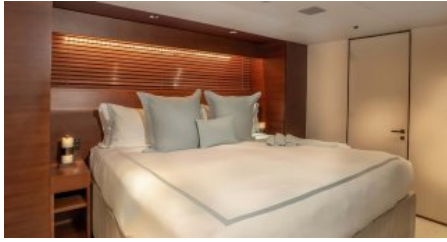

[More photos](#)

ENQUIRE NOW

+44 20 45 773 007
+1 646 905 0707
+33 749 41 21 53
+971 555 129 065

info@yachthunter.com
yachthunter.com

Scan the QR code for more information