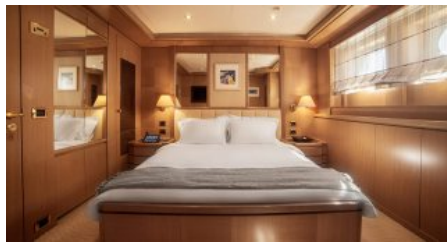

[More photos](#)

ENQUIRE NOW

+44 20 45 773 007
+33 749 41 21 53
+971 555 129 065
info@yachthunter.com
yachthunter.com

Scan the QR code for more information