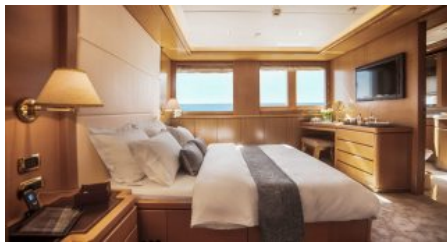

[More photos](#)

ENQUIRE NOW

+44 20 45 773 007
+33 749 41 21 53
+971 555 129 065
info@yachthunter.com
yachthunter.com

Scan the QR code for more information