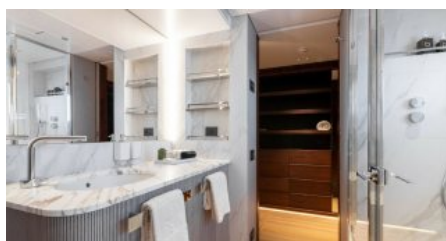

[More photos](#)

ENQUIRE NOW

+44 20 45 773 007
+33 749 41 21 53
+971 555 129 065
info@yachthunter.com
yachthunter.com

Scan the QR code for more information