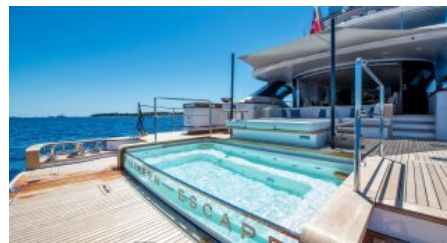

[More photos](#)

ENQUIRE NOW

+44 20 45 773 007
+33 749 41 21 53
+971 555 129 065
info@yachthunter.com
yachthunter.com

Scan the QR code for more information