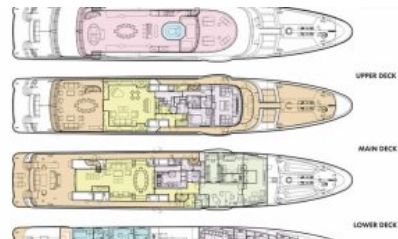

Yacht Name:

NOMAD

PRICE

TBD

YEAR BUILT
2019

CABINS
6

LENGTH
55m./(180'5")

CREW
13

BUILDER
Amels

GUESTS
12

YACHT TYPE
Motor

SPECIFICATION

DIMENSIONS

LENGTH
55,0m.
BEAM
9,4m.
DRAFT
4,5m.

SPEED

CRUISING SPEED
13,0 knots