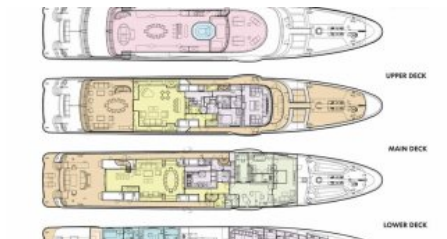

Yacht Name:

**NOMAD**

**PRICE**

**TBD**

YEAR BUILT  
2019

CABINS  
6

LENGTH  
55m./(180'5")

CREW  
13

BUILDER  
Amels

GUESTS  
12

YACHT TYPE  
Motor

**SPECIFICATION**

**DIMENSIONS**

LENGTH  
55,0m.  
BEAM  
9,4m.  
DRAFT  
4,5m.

**SPEED**

CRUISING SPEED  
13,0 knots