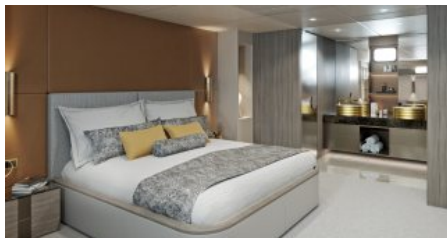

[More photos](#)

ENQUIRE NOW

+44 20 45 773 007
+1 646 905 0707
+33 749 41 21 53
+971 555 129 065

info@yachthunter.com
yachthunter.com

Scan the QR code for more information