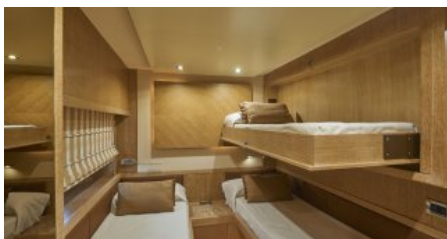

[More photos](#)

ENQUIRE NOW

+44 20 45 773 007
+33 749 41 21 53
+971 555 129 065
info@yachthunter.com
yachthunter.com

Scan the QR code for more information