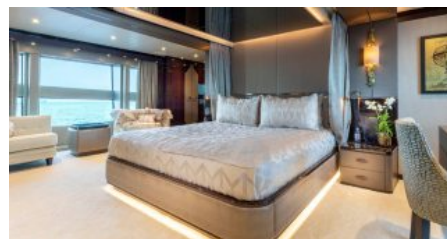

[More photos](#)

ENQUIRE NOW

+44 20 45 773 007
+33 749 41 21 53
+971 555 129 065
info@yachthunter.com
yachthunter.com

Scan the QR code for more information