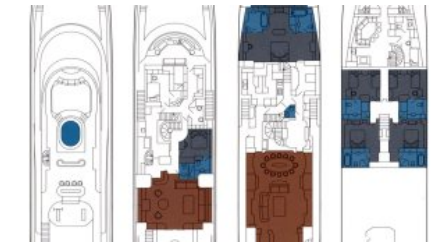

LOCATION SUMMER
USA
Caribbean
The Bahamas
LOCATION WINTER
Caribbean
The Bahamas

GUESTS
12

YACHT TYPE
Motor

SPECIFICATION

DIMENSIONS

LENGTH
55,0m.
BEAM
10,4m.
DRAFT
3,1m.

SPEED

CRUISING SPEED
14,0 knots