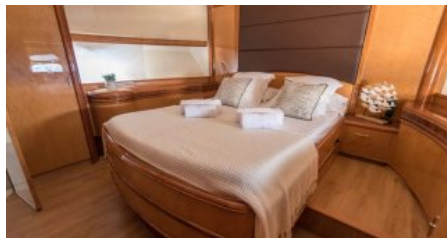

[More photos](#)

ENQUIRE NOW

+44 20 45 773 007

+1 646 905 0707

+33 749 41 21 53

+971 555 129 065

info@yachthunter.com

yachthunter.com

Scan the QR code for more information