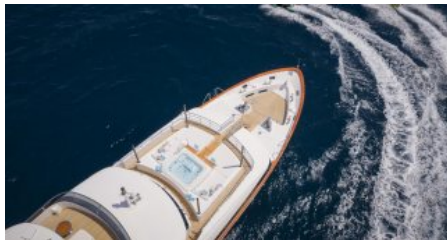

MASTER
1
DOUBLE
2
TWIN
1

SPEED

CRUISING SPEED
10,0 knots

AMENITIES

..... [Read more](#)

TOYS

[Read more](#)

[More photos](#)