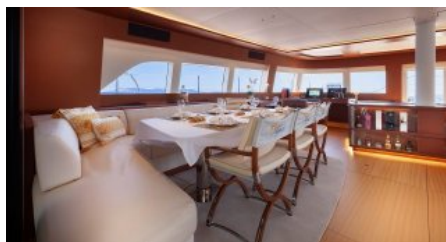

AMENITIES

Air Conditioning, WiFi

TENDERS & TOYS

Williams Tender 2 x Inflatable SUP 2 X Seabob F5 1 X Towable Buoy for 2 pax 2 x Inflatable kayaks 1 x ESURF jet board 1 X Towable Banana for 3 pax 1 X Jobe Pro Set wakeboard (Medium to expert rders) 1 X Water Skiis (Beginner to Medium) 2 X E-Scooters DJI Air 2S Fly drone Onboard compressor with diving gear & fishing gear