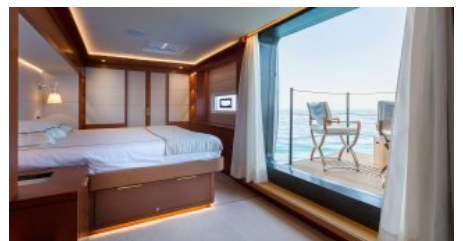

[More photos](#)

ENQUIRE NOW

+44 20 45 773 007
+1 646 905 0707
+33 749 41 21 53
+971 58 916 7360

info@yachthunter.com
yachthunter.com

Scan the QR code for more information