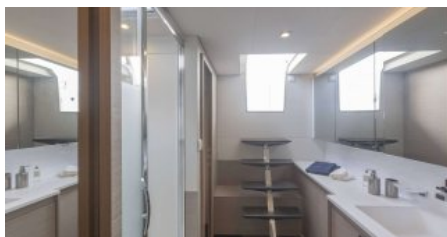

[More photos](#)

ENQUIRE NOW

+44 20 45 773 007

+1 646 905 0707

+33 749 41 21 53

+971 58 916 7360

info@yachthunter.com

yachthunter.com

Scan the QR code for more information