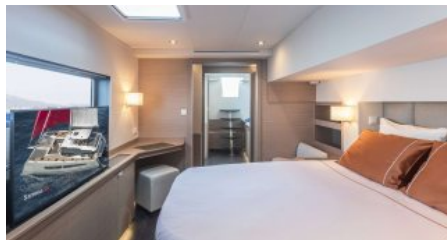

CRUISING SPEED

8,0 knots

MAXIMUM SPEED

10,0 knots

AMENITIES

Air Conditioning, WiFi, Gym

TENDERS & TOYS

T/T Gala 420 + Suzuki 60 CV SUP (2) Wakeboard (1) Kayak 2 seated (1) Sublue Navbow (1) Sublue SWII (1) SeaBob (1) Water ski adults (1) Water ski kids (1, size 46) Monoski (1) Kneeboard (1) Subwing(2) Stimmel multi-board (1) Tube (1) Fishing gear (5) Snorkeling gear (10, sizes 36 to 46) Baby life jackets (4) All particulars are given in good faith and are believed to be correct but cannot be guaranteed.