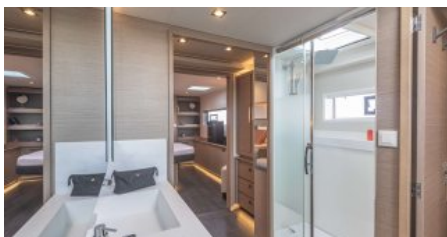

CRUISING SPEED

8,0 knots

MAXIMUM SPEED

10,0 knots

AMENITIES

Air Conditioning, WiFi, Gym

TENDERS & TOYS

T/T Gala 420 + Suzuki 60 CV SUP (2) Wakeboard (1) Kayak 2 seated (1) Sublue Navbow (1) Sublue SWII (1) SeaBob (1) Water ski adults (1) Water ski kids (1, size 46) Monoski (1) Kneeboard (1) Subwing(2) Stimmel multi-board (1) Tube (1) Fishing gear (5) Snorkeling gear (10, sizes 36 to 46) Baby life jackets (4) All particulars are given in good faith and are believed to be correct but cannot be guaranteed.