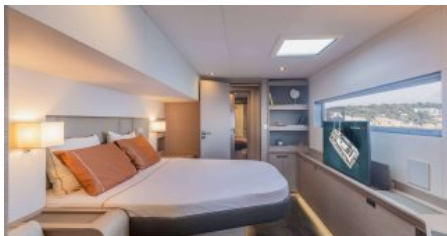

CRUISING SPEED

8,0 knots

MAXIMUM SPEED

10,0 knots

AMENITIES

Air Conditioning, WiFi, Gym

TENDERS & TOYS

T/T Gala 420 + Suzuki 60 CV SUP (2) Wakeboard (1) Kayak 2 seated (1) Sublue Navbow (1) Sublue SWII (1) SeaBob (1) Water ski adults (1) Water ski kids (1, size 46) Monoski (1) Kneeboard (1) Subwing(2) Stimmel multi-board (1) Tube (1) Fishing gear (5) Snorkeling gear (10, sizes 36 to 46) Baby life jackets (4) All particulars are given in good faith and are believed to be correct but cannot be guaranteed.