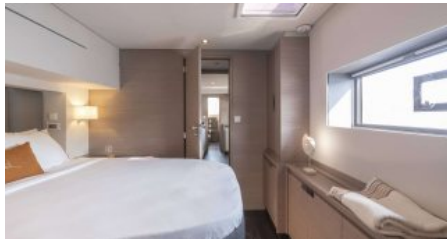

CRUISING SPEED

8,0 knots

MAXIMUM SPEED

10,0 knots

AMENITIES

Air Conditioning, WiFi, Gym

TENDERS & TOYS

T/T Gala 420 + Suzuki 60 CV SUP (2) Wakeboard (1) Kayak 2 seated (1) Sublue Navbow (1) Sublue SWII (1) SeaBob (1) Water ski adults (1) Water ski kids (1, size 46) Monoski (1) Kneeboard (1) Subwing(2) Stimmel multi-board (1) Tube (1) Fishing gear (5) Snorkeling gear (10, sizes 36 to 46) Baby life jackets (4) All particulars are given in good faith and are believed to be correct but cannot be guaranteed.