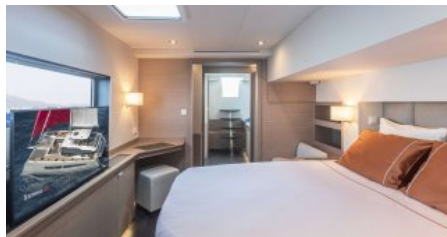

CRUISING SPEED

8,0 knots

MAXIMUM SPEED

10,0 knots

AMENITIES

Air Conditioning, WiFi, Gym

TENDERS & TOYS

T/T Gala 420 + Suzuki 60 CV SUP (2) Wakeboard (1) Kayak 2 seated (1) Sublue Navbow (1) Sublue SWII (1) SeaBob (1) Water ski adults (1) Water ski kids (1, size 46) Monoski (1) Kneeboard (1) Subwing(2) Stimmel multi-board (1) Tube (1) Fishing gear (5) Snorkeling gear (10, sizes 36 to 46) Baby life jackets (4) All particulars are given in good faith and are believed to be correct but cannot be guaranteed.