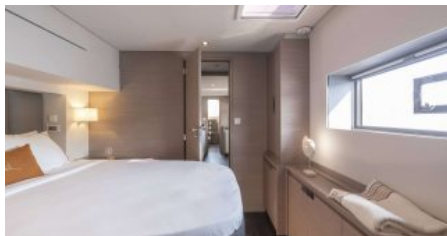

CRUISING SPEED

8,0 knots

MAXIMUM SPEED

10,0 knots

AMENITIES

Air Conditioning, WiFi, Gym

TENDERS & TOYS

T/T Gala 420 + Suzuki 60 CV SUP (2) Wakeboard (1) Kayak 2 seated (1) Sublue Navbow (1) Sublue SWII (1) SeaBob (1) Water ski adults (1) Water ski kids (1, size 46) Monoski (1) Kneeboard (1) Subwing(2) Stimmel multi-board (1) Tube (1) Fishing gear (5) Snorkeling gear (10, sizes 36 to 46) Baby life jackets (4) All particulars are given in good faith and are believed to be correct but cannot be guaranteed.