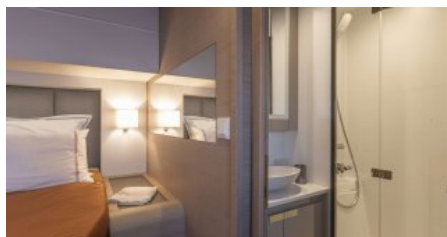

CRUISING SPEED

8,0 knots

MAXIMUM SPEED

10,0 knots

AMENITIES

Air Conditioning, WiFi, Gym

TENDERS & TOYS

T/T Gala 420 + Suzuki 60 CV SUP (2) Wakeboard (1) Kayak 2 seated (1) Sublue Navbow (1) Sublue SWII (1) SeaBob (1) Water ski adults (1) Water ski kids (1, size 46) Monoski (1) Kneeboard (1) Subwing(2) Stimmel multi-board (1) Tube (1) Fishing gear (5) Snorkeling gear (10, sizes 36 to 46) Baby life jackets (4) All particulars are given in good faith and are believed to be correct but cannot be guaranteed.