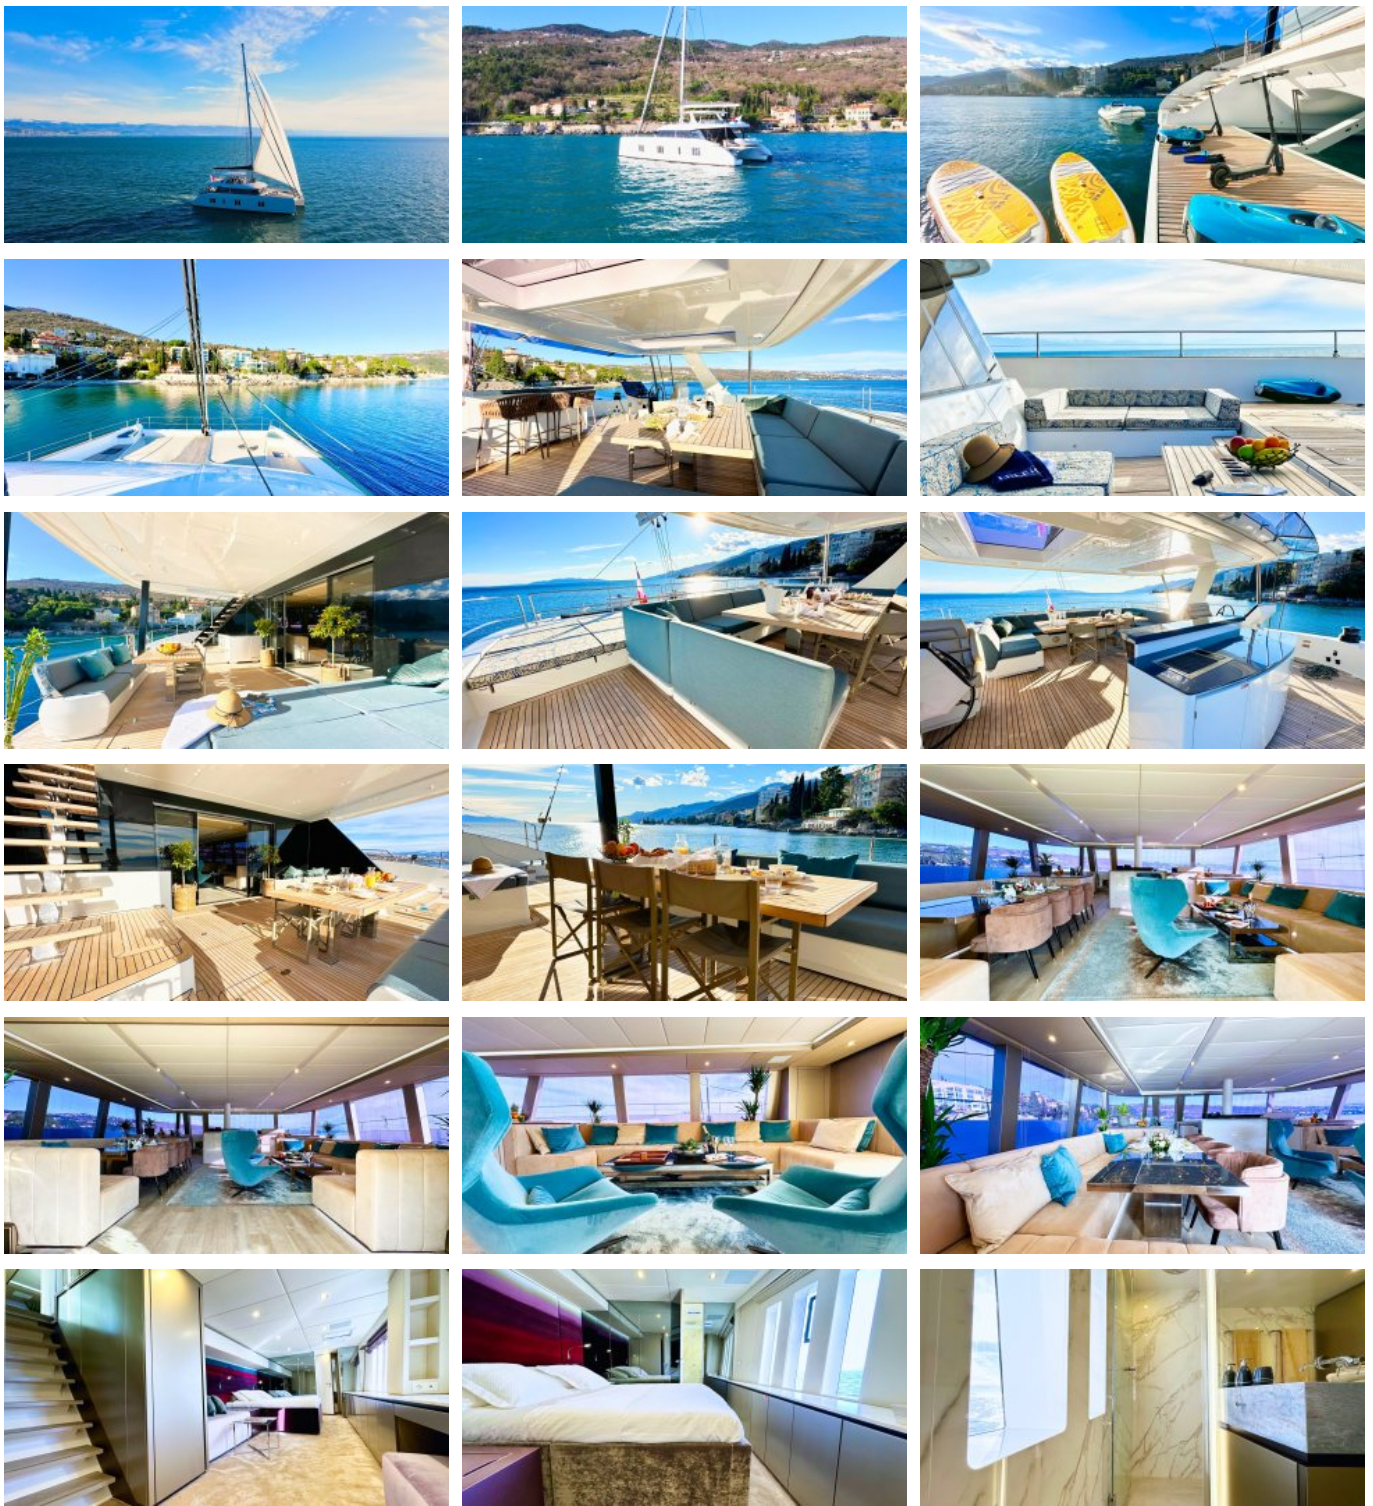

[More photos](#)

ENQUIRE NOW

+44 20 45 773 007
+1 646 905 0707
+33 749 41 21 53
+971 555 129 065

info@yachthunter.com
yachthunter.com

Scan the QR code for more information