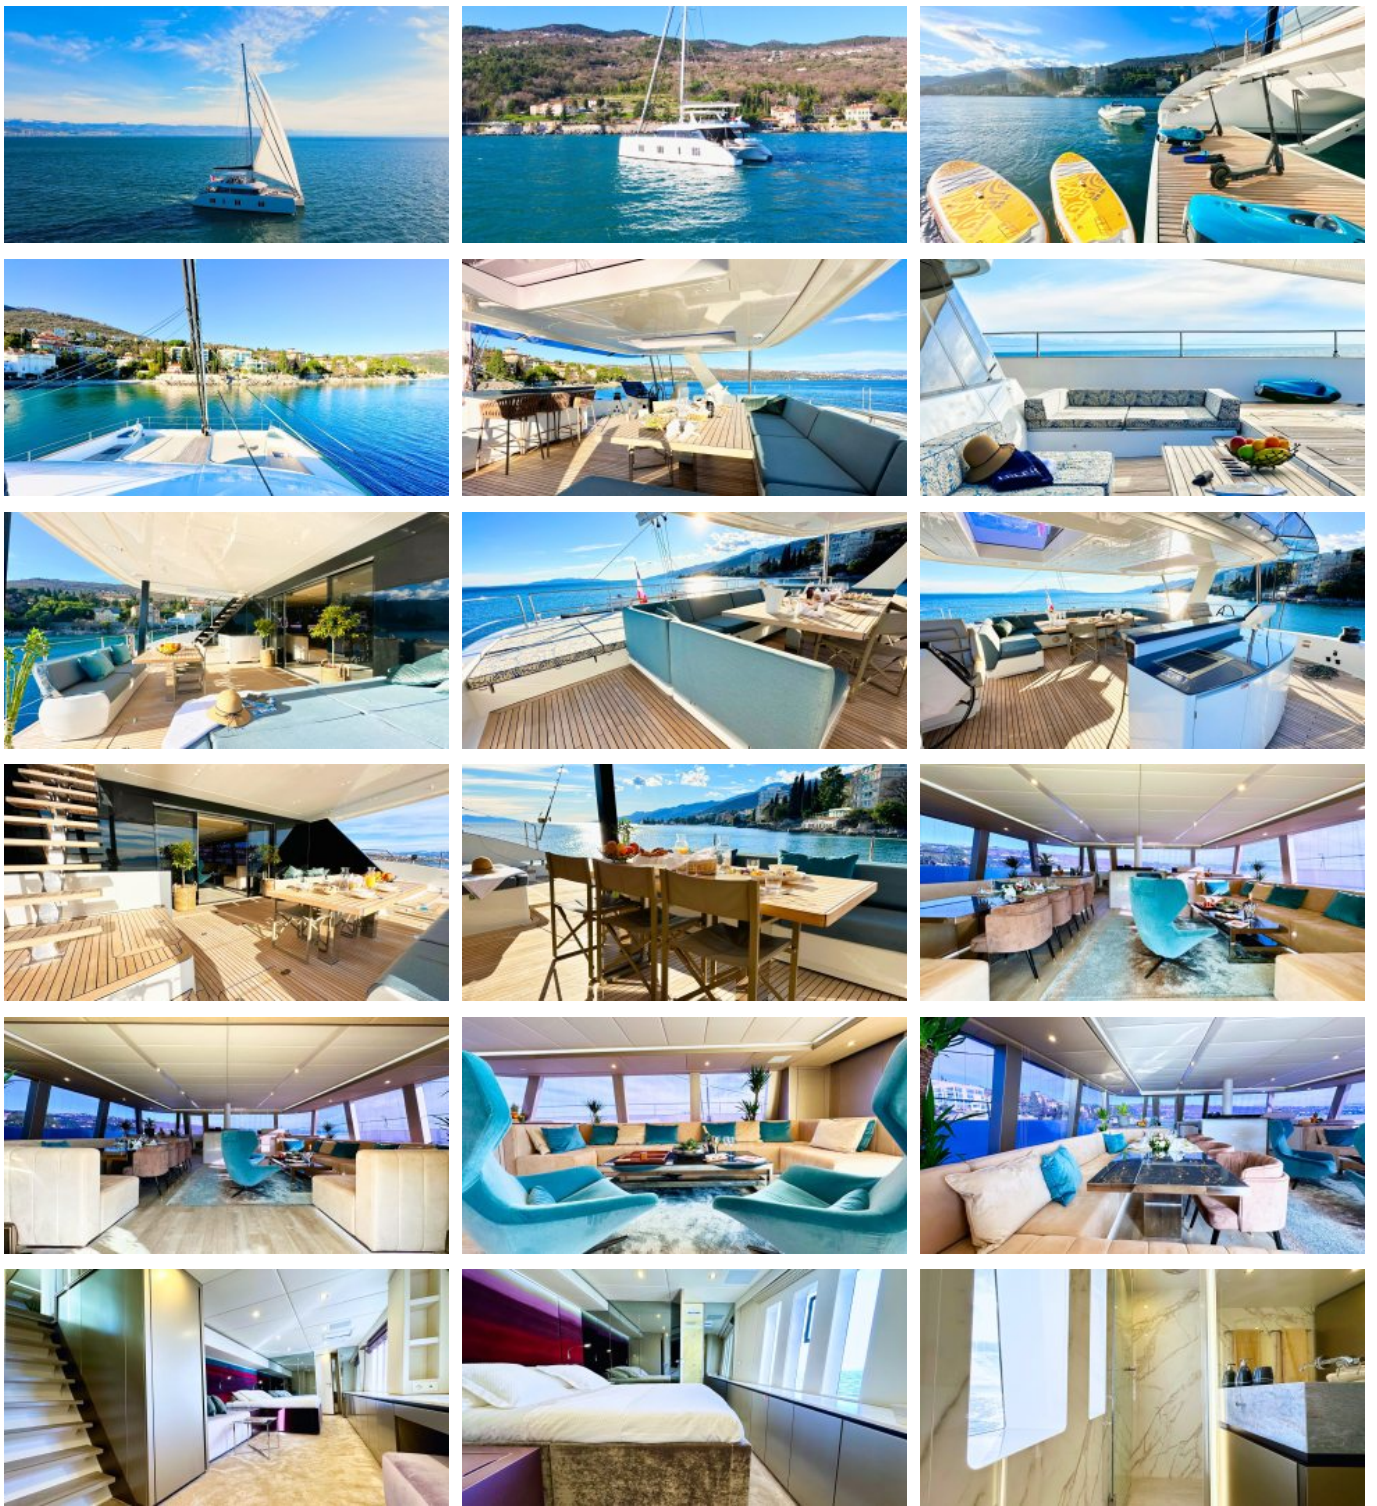

eFoil Foilboard, Sea-Scooter, 1 x F5 SR Seabob, Wake Boards, Snorkeling Gear; Snorkelling Equipment, Banana; Banana Boat; Doughnut; Inflatable Tube; Inflatable Sofa; Inflatable Couch; Towable Tubes; Hydrofoil Towable Board; Towable Toys, Paddleboards, Water-Ski, Yacht Beach Leisure Platforms, Fishing Gear; Fishing Equipment [Read more](#)