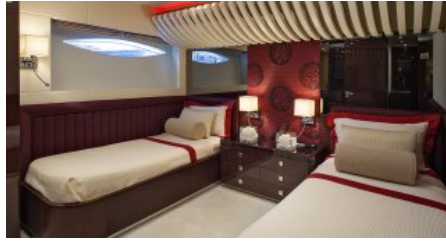

[More photos](#)

ENQUIRE NOW

+44 20 45 773 007
+1 646 905 0707
+33 749 41 21 53
+971 555 129 065

info@yachthunter.com
yachthunter.com

Scan the QR code for more information