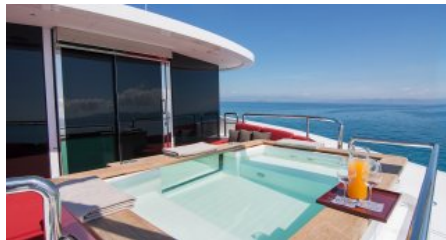

[More photos](#)

ENQUIRE NOW

+44 20 45 773 007
+1 646 905 0707
+33 749 41 21 53
+971 58 916 7360

info@yachthunter.com
yachthunter.com

Scan the QR code for more information