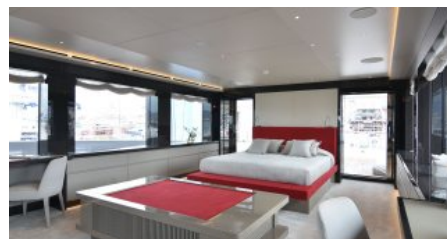

[More photos](#)

ENQUIRE NOW

+44 20 45 773 007
+1 646 905 0707
+33 749 41 21 53
+971 58 916 7360

info@yachthunter.com
yachthunter.com

Scan the QR code for more information