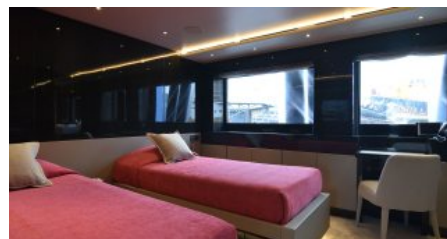

[More photos](#)

ENQUIRE NOW

+44 20 45 773 007
+1 646 905 0707
+33 749 41 21 53
+971 58 916 7360

info@yachthunter.com
yachthunter.com

Scan the QR code for more information