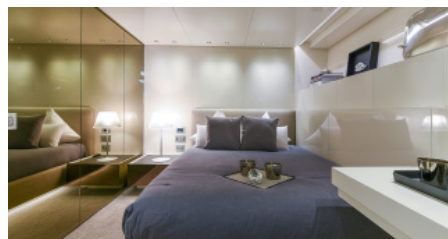

[More photos](#)

ENQUIRE NOW

+44 20 45 773 007
+33 749 41 21 53
+971 555 129 065
info@yachthunter.com
yachthunter.com

Scan the QR code for more information