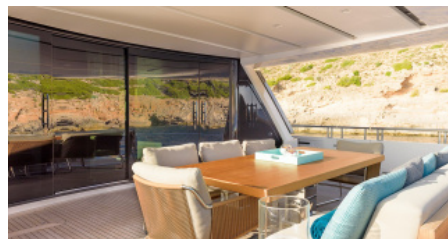

[More photos](#)

ENQUIRE NOW

+44 20 45 773 007
+33 749 41 21 53
+971 555 129 065
info@yachthunter.com
yachthunter.com

Scan the QR code for more information