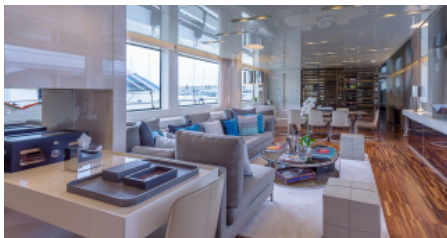

[More photos](#)

ENQUIRE NOW

+44 20 45 773 007
+33 749 41 21 53
+971 555 129 065
info@yachthunter.com
yachthunter.com

Scan the QR code for more information