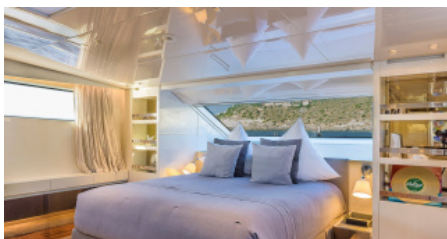

[More photos](#)

ENQUIRE NOW

+44 20 45 773 007
+33 749 41 21 53
+971 555 129 065
info@yachthunter.com
yachthunter.com

Scan the QR code for more information