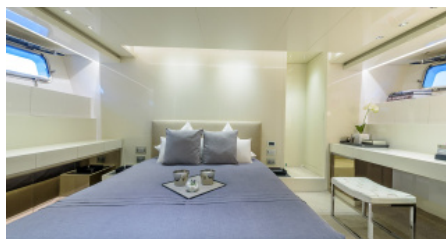

[More photos](#)

ENQUIRE NOW

+44 20 45 773 007
+33 749 41 21 53
+971 555 129 065
info@yachthunter.com
yachthunter.com

Scan the QR code for more information