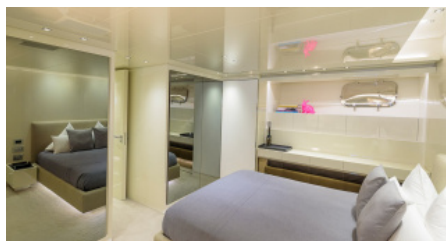

[More photos](#)

ENQUIRE NOW

+44 20 45 773 007
+33 749 41 21 53
+971 555 129 065
info@yachthunter.com
yachthunter.com

Scan the QR code for more information