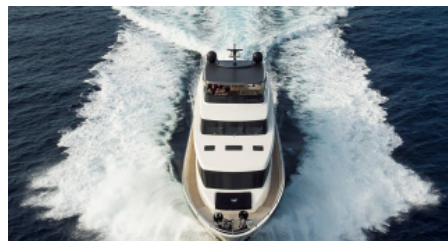

[More photos](#)

ENQUIRE NOW

+44 20 45 773 007
+33 749 41 21 53
+971 555 129 065
info@yachthunter.com
yachthunter.com

Scan the QR code for more information