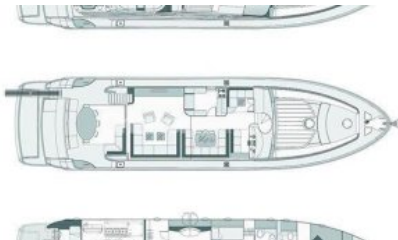

[More photos](#)

ENQUIRE NOW

+44 20 45 773 007
+33 749 41 21 53
+971 555 129 065
info@yachthunter.com
yachthunter.com

Scan the QR code for more information