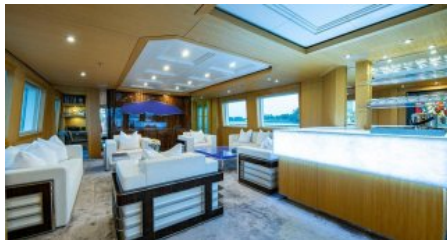

CHARTER DESTINATIONS
Mediterranean

GUESTS
10

YACHT TYPE
Motor

SPECIFICATION

DIMENSIONS

LENGTH
53,0m.
BEAM
8,8m.
DRAFT
2,5m.

SPEED

CRUISING SPEED
20,0 knots