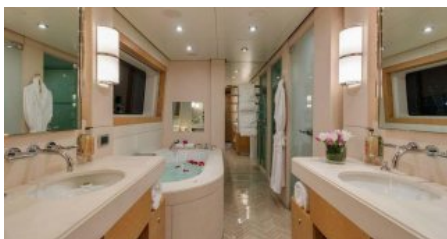

CHARTER DESTINATIONS
Mediterranean

GUESTS
10

YACHT TYPE
Motor

SPECIFICATION

DIMENSIONS

LENGTH
53,0m.
BEAM
8,8m.
DRAFT
2,5m.

SPEED

CRUISING SPEED
20,0 knots