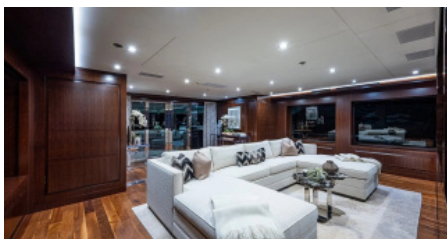

[More photos](#)

ENQUIRE NOW

+44 20 45 773 007
+33 749 41 21 53
+971 555 129 065
info@yachthunter.com
yachthunter.com

Scan the QR code for more information