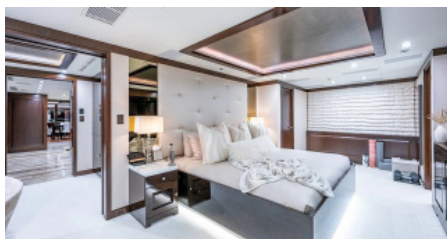

[More photos](#)

ENQUIRE NOW

+44 20 45 773 007
+33 749 41 21 53
+971 555 129 065
info@yachthunter.com
yachthunter.com

Scan the QR code for more information