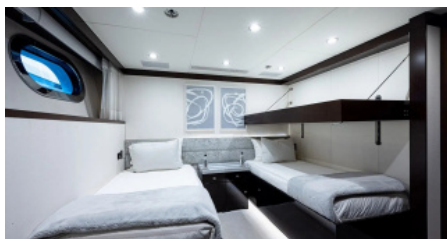

[More photos](#)

ENQUIRE NOW

+44 20 45 773 007
+33 749 41 21 53
+971 555 129 065
info@yachthunter.com
yachthunter.com

Scan the QR code for more information