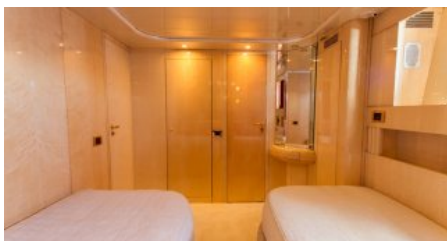

Air Conditioning, Stabilisers underway, WiFi

TENDERS & TOYSTender Novurania Yamaha 50 cv for 8 guest 1x Sea Kayak 1x Paddle 1x Single buoy 1x 3 guests buoy 1x Waterski 1x Wakeboard
Snorkeling gear

[More photos](#)