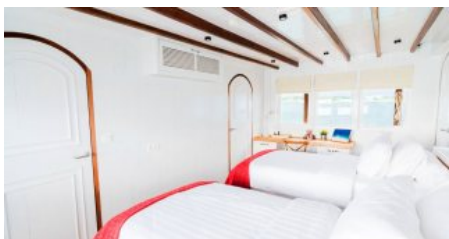

[More photos](#)

ENQUIRE NOW

+44 20 45 773 007
+33 749 41 21 53
+971 555 129 065
info@yachthunter.com
yachthunter.com

Scan the QR code for more information