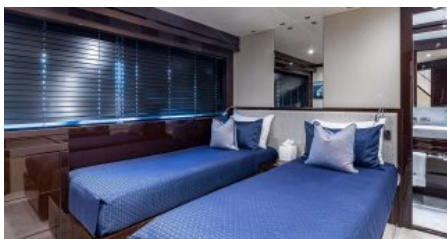

[More photos](#)

ENQUIRE NOW

+44 20 45 773 007
+33 749 41 21 53
+971 555 129 065
info@yachthunter.com
yachthunter.com

Scan the QR code for more information