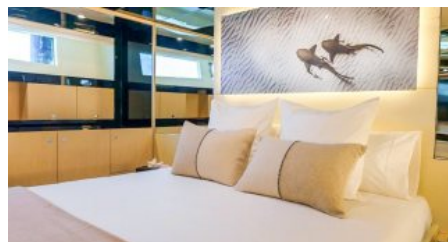

GUESTS
8

YACHT TYPE
Motor

SPECIFICATION

DIMENSIONS

LENGTH
22,7m.
BEAM
5,7m.
DRAFT
1,8m.

SPEED

CRUISING SPEED
22,0 knots

[More photos](#)