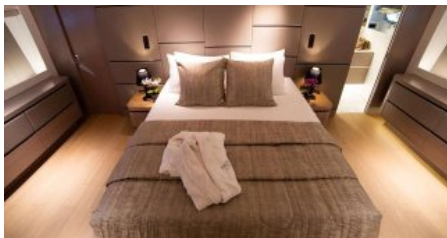

[More photos](#)

ENQUIRE NOW

+44 20 45 773 007
+1 646 905 0707
+33 749 41 21 53
+971 58 916 7360

info@yachthunter.com
yachthunter.com

Scan the QR code for more information