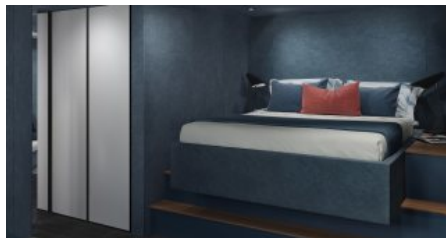

[More photos](#)

ENQUIRE NOW

+44 20 45 773 007

+1 646 905 0707

+33 749 41 21 53

+971 555 129 065

info@yachthunter.com

yachthunter.com

Scan the QR code for more information