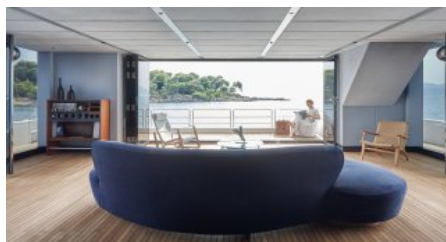

[More photos](#)

ENQUIRE NOW

+44 20 45 773 007

+1 646 905 0707

+33 749 41 21 53

+971 555 129 065

info@yachthunter.com

yachthunter.com

Scan the QR code for more information