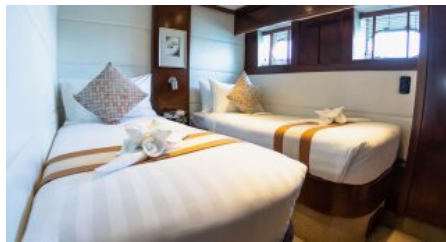

[More photos](#)

ENQUIRE NOW

+44 20 45 773 007
+1 646 905 0707
+33 749 41 21 53
+971 555 129 065

info@yachthunter.com
yachthunter.com

Scan the QR code for more information