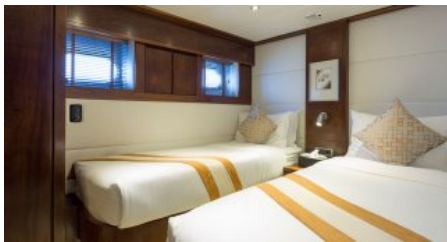

[More photos](#)

ENQUIRE NOW

+44 20 45 773 007
+1 646 905 0707
+33 749 41 21 53
+971 555 129 065

info@yachthunter.com
yachthunter.com

Scan the QR code for more information