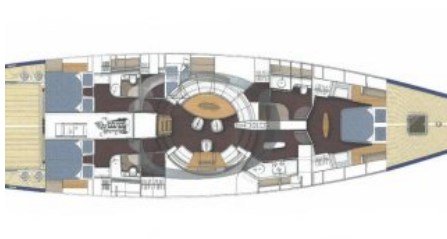

[More photos](#)

ENQUIRE NOW

+44 20 45 773 007
+33 749 41 21 53
+971 555 129 065
info@yachthunter.com
yachthunter.com

Scan the QR code for more information