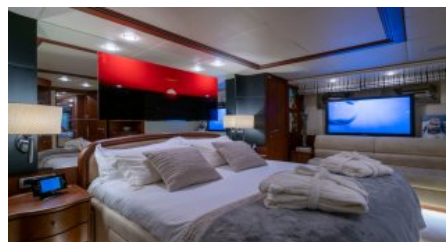

2

SPEED

CRUISING SPEED

16,0 knots

MAXIMUM SPEED

25,0 knots

AMENITIES

Air Conditioning, Jacuzzi, At-Anchor Stabilizers, Stabilizers Underway, Wi-Fi