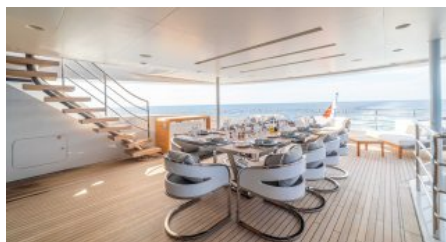

CHARTER DESTINATIONS
Mediterranean

GUESTS
10

YACHT TYPE
Motor

SPECIFICATION

DIMENSIONS

LENGTH
46,3m.
BEAM
9,5m.
DRAFT
3,0m.

SPEED

CRUISING SPEED
13,0 knots