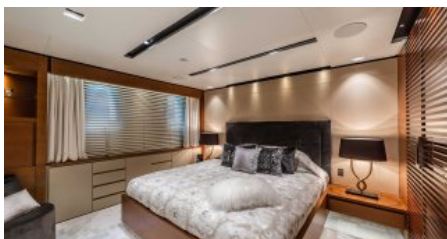

CHARTER DESTINATIONS
Mediterranean

GUESTS
10

YACHT TYPE
Motor

SPECIFICATION

DIMENSIONS

LENGTH
46,3m.
BEAM
9,5m.
DRAFT
3,0m.

SPEED

CRUISING SPEED
13,0 knots