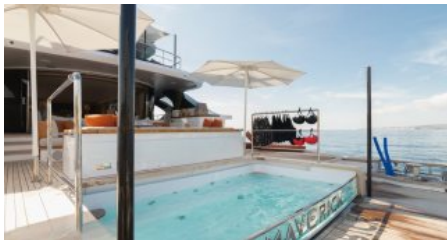

[More photos](#)

ENQUIRE NOW

+44 20 45 773 007
+33 749 41 21 53
+971 555 129 065
info@yachthunter.com
yachthunter.com

Scan the QR code for more information