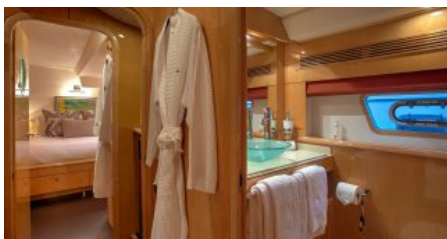

[More photos](#)

ENQUIRE NOW

+44 20 45 773 007
+1 646 905 0707
+33 749 41 21 53
+971 555 129 065

info@yachthunter.com
yachthunter.com

Scan the QR code for more information