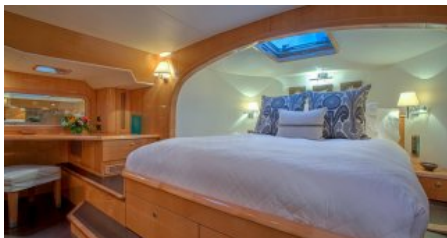

[More photos](#)

ENQUIRE NOW

+44 20 45 773 007
+1 646 905 0707
+33 749 41 21 53
+971 555 129 065

info@yachthunter.com
yachthunter.com

Scan the QR code for more information