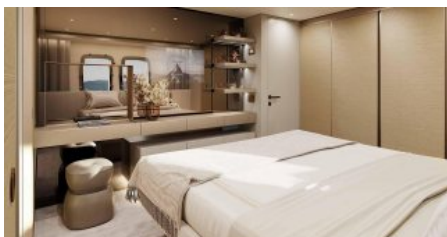

CHARTER DESTINATIONS
Mediterranean

GUESTS
11

YACHT TYPE
Motor

SPECIFICATION

DIMENSIONS

LENGTH
32,3m.
BEAM
7,1m.
DRAFT
1,9m.

SPEED

CRUISING SPEED
20,0 knots