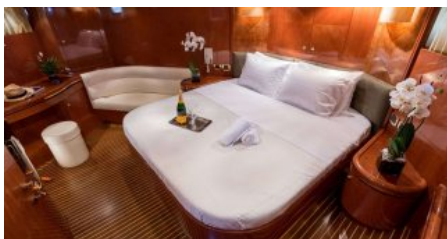

[More photos](#)

ENQUIRE NOW

+44 20 45 773 007

+1 646 905 0707

+33 749 41 21 53

+971 58 916 7360

info@yachthunter.com

yachthunter.com

Scan the QR code for more information