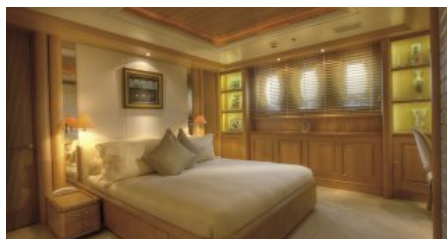

SPEED

CRUISING SPEED
13,0 knots
MAXIMUM SPEED
15,0 knots

AMENITIES

Air Conditioning, Gym, Jacuzzi, Stabilisers at anchor, Stabilisers underway, WiFi

TENDERS & TOYS

1 x Brig rib tender (6,2m) with Yamaha 150hp (New 2021) 1 x 18ft Nautica tender with Yamaha 115 HP engine (refitted as new in 2023) 1 x jet ski Kawasaki 2-seater 2016 1 x jet ski Yamaha 3-seater 2017 1 x F5S Seabob.(Brand new 2019) 2 x Nautibuoy Platforms that can be used for tender / jet ski docking & sunbathing (New 2020) 1 x Lift foil (New 2020) 1 x flyte board (New 2022) 4 x sets of dive gear (rendez-vous diving only) 3 x pairs of water skis 2 x single skis 2 x wakeboards 3 x windsurf boards 2 x SUP boards Towing donuts Bananas Gyro tube and various others Snorkeling equipment