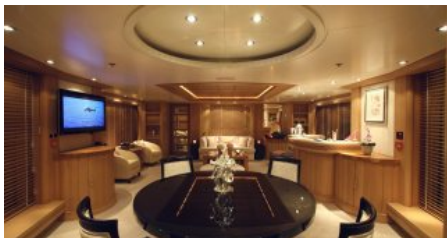

SPEED

CRUISING SPEED
13,0 knots
MAXIMUM SPEED
15,0 knots

AMENITIES

Air Conditioning, Gym, Jacuzzi, Stabilisers at anchor, Stabilisers underway, WiFi

TENDERS & TOYS

1 x Brig rib tender (6,2m) with Yamaha 150hp (New 2021) 1 x 18ft Nautica tender with Yamaha 115 HP engine (refitted as new in 2023) 1 x jet ski Kawasaki 2-seater 2016 1 x jet ski Yamaha 3-seater 2017 1 x F5S Seabob.(Brand new 2019) 2 x Nautibuoy Platforms that can be used for tender / jet ski docking & sunbathing (New 2020) 1 x Lift foil (New 2020) 1 x flyte board (New 2022) 4 x sets of dive gear (rendez-vous diving only) 3 x pairs of water skis 2 x single skis 2 x wakeboards 3 x windsurf boards 2 x SUP boards Towing donuts Bananas Gyro tube and various others Snorkeling equipment