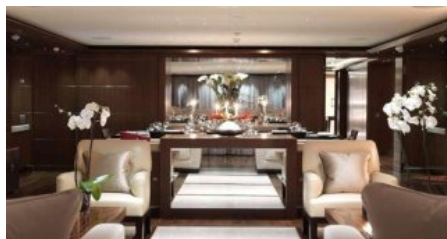

7.5m Castoldi Jet 6.1m Malibu Wakesetter VTX 4.5m Zodiac MCA Rescue Craft 2 x Seadoo RX-X 300 2 x Kayaks 1 x Aquaglide rebound 12' 1 x 6.5m Freeslide 2 x Seabob F5S Monoskis Water Skis Wake Boards Wake Surfs Hydrofoil board 1 x Flite board (Electric hydrofoil board) 4 x Paddle Boards 1 x inflatable swimming pool 1x Aquabanas deck splash bana (Inflatable seating chill zone) Donuts Banana and 3 person couch Snorkeling & Diving Gear 2 x sets SCUBA dive equipment for use with local dive schools (rendez-vous diving only) ZAPATA Racing Flyboard and Hoverboard SUBWING Filming Drones