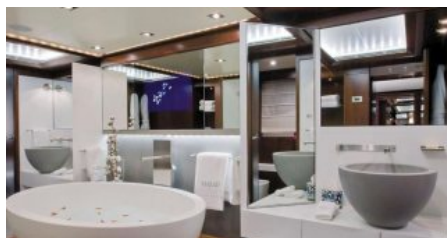

[More photos](#)

ENQUIRE NOW

+44 20 45 773 007
+1 646 905 0707
+33 749 41 21 53
+971 58 916 7360

info@yachthunter.com
yachthunter.com

Scan the QR code for more information