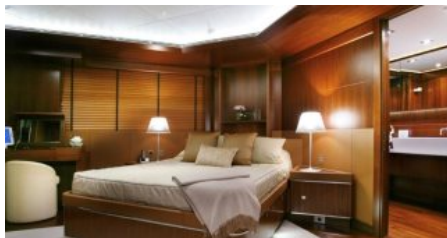

[More photos](#)

ENQUIRE NOW

+44 20 45 773 007
+1 646 905 0707
+33 749 41 21 53
+971 555 129 065

info@yachthunter.com
yachthunter.com

Scan the QR code for more information