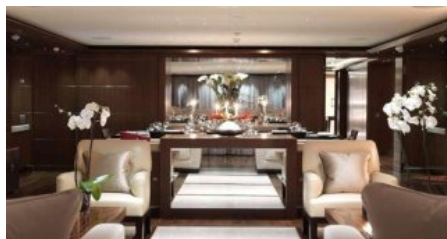

[More photos](#)

ENQUIRE NOW

+44 20 45 773 007
+1 646 905 0707
+33 749 41 21 53
+971 58 916 7360

info@yachthunter.com
yachthunter.com

Scan the QR code for more information