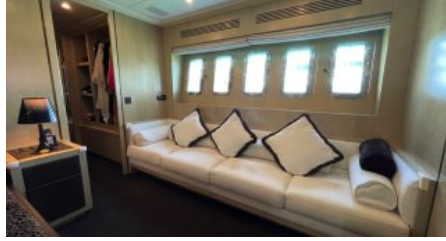

[More photos](#)

ENQUIRE NOW

+44 20 45 773 007
+33 749 41 21 53
+971 555 129 065
info@yachthunter.com
yachthunter.com

Scan the QR code for more information