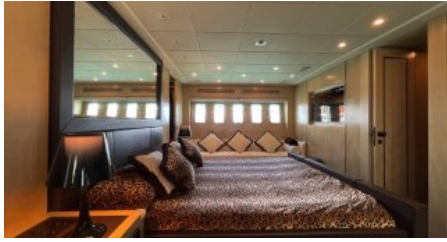

[More photos](#)

ENQUIRE NOW

+44 20 45 773 007
+33 749 41 21 53
+971 555 129 065
info@yachthunter.com
yachthunter.com

Scan the QR code for more information