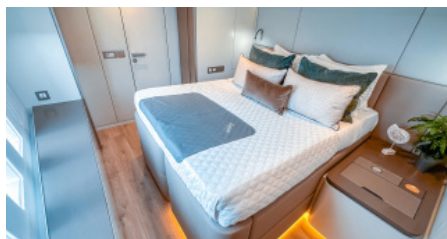

[More photos](#)

ENQUIRE NOW

+44 20 45 773 007
+33 749 41 21 53
+971 555 129 065
info@yachthunter.com
yachthunter.com

Scan the QR code for more information