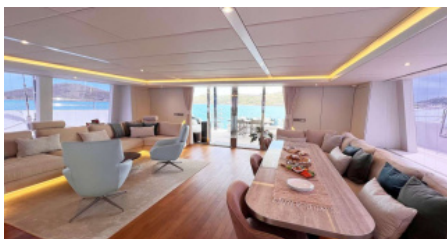

[More photos](#)

ENQUIRE NOW

+44 20 45 773 007
+33 749 41 21 53
+971 555 129 065
info@yachthunter.com
yachthunter.com

Scan the QR code for more information