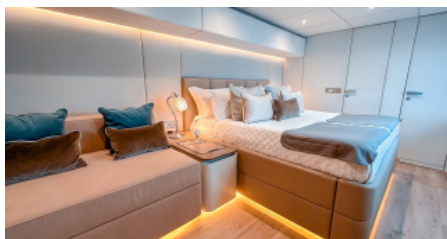

[More photos](#)

ENQUIRE NOW

+44 20 45 773 007
+33 749 41 21 53
+971 555 129 065
info@yachthunter.com
yachthunter.com

Scan the QR code for more information