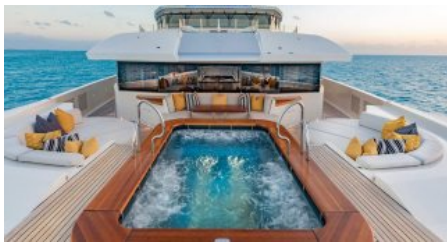

Yacht Name:

MAN OF STEEL

PRICE FROM
\$ 1 000 000 PER WEEK

YEAR BUILT / REFIT
2010 / 2013

CABINS
7

LENGTH
86m./(282'2")

CREW
28

BUILDER
Oceanco

LOCATION SUMMER
Mediterranean
LOCATION WINTER
The Caribbean
The Bahamas
North America

GUESTS
12

YACHT TYPE
Motor

SPECIFICATION

DIMENSIONS

LENGTH
86,0m.
BEAM
14,2m.
DRAFT
4,0m.

CONFIGURATION

DOUBLE
5
TWIN
1
CONVERTIBLE
1

SPEED

CRUISING SPEED
15,0 knots
MAXIMUM SPEED
20,0 knots

AMENITIES

Air Conditioning, Gym, Jacuzzi, Wheelchair Access, Stabilisers at anchor, WiFi, Stabilisers underway, Approved RYA water sports centre

[More photos](#)