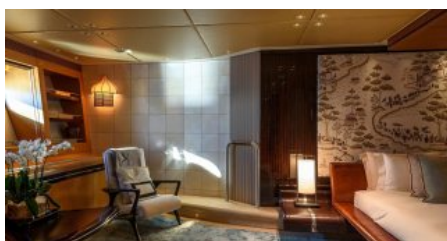

[More photos](#)

ENQUIRE NOW

+44 20 45 773 007
+1 646 905 0707
+33 749 41 21 53
+971 555 129 065

info@yachthunter.com
yachthunter.com

Scan the QR code for more information