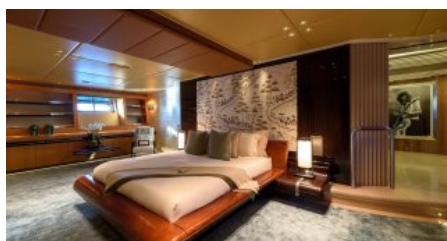

[More photos](#)

ENQUIRE NOW

+44 20 45 773 007
+1 646 905 0707
+33 749 41 21 53
+971 555 129 065

info@yachthunter.com
yachthunter.com

Scan the QR code for more information