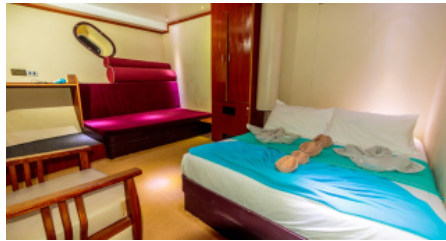

[More photos](#)

ENQUIRE NOW

+44 20 45 773 007
+33 749 41 21 53
+971 555 129 065
info@yachthunter.com
yachthunter.com

Scan the QR code for more information