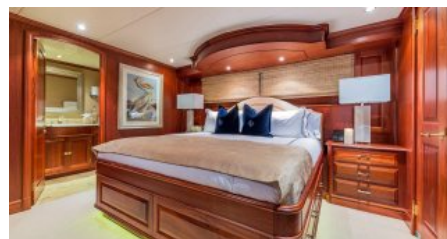

[More photos](#)

ENQUIRE NOW

+44 20 45 773 007
+1 646 905 0707
+33 749 41 21 53
+971 555 129 065
info@yachthunter.com
yachthunter.com

Scan the QR code for more information