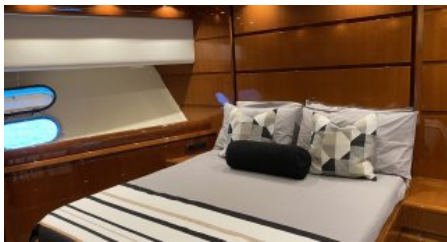

SPEED

CRUISING SPEED
10,0 knots
MAXIMUM SPEED
20,0 knots

AMENITIES

Air Conditioning, Jacuzzi, WiFi

TENDERS & TOYS

NEW 2022!!! 40 hp tender mt 4,00 2 x Yamaha seawings 1 x inflatable rigid canoe x 3 p Inflatable towable water toys 2 x SUP Hydraulic astern platform, new 2021