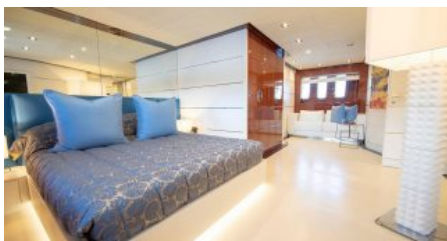

CHARTER DESTINATIONS
Mediterranean

GUESTS
12

YACHT TYPE
Motor

SPECIFICATION

DIMENSIONS

LENGTH
40,5m.
BEAM
8,5m.
DRAFT
2,3m.

SPEED

CRUISING SPEED
14,0 knots