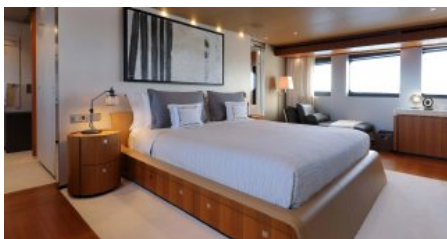

[More photos](#)

ENQUIRE NOW

+44 20 45 773 007
+33 749 41 21 53
+971 555 129 065
info@yachthunter.com
yachthunter.com

Scan the QR code for more information