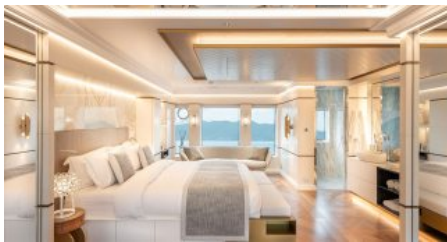

**CONFIGURATION**

MASTER  
1  
TWIN  
2

**SPEED**

CRUISING SPEED  
11,0 knots

AMENITIES

..... [Read more](#)

TOYS

[Read more](#)