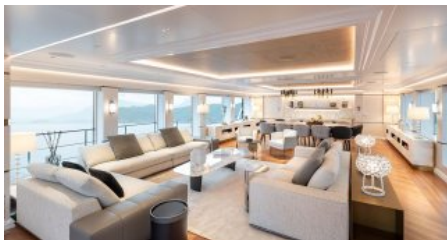

**CONFIGURATION**

MASTER  
1  
TWIN  
2

**SPEED**

CRUISING SPEED  
11,0 knots

AMENITIES

..... [Read more](#)

TOYS

[Read more](#)