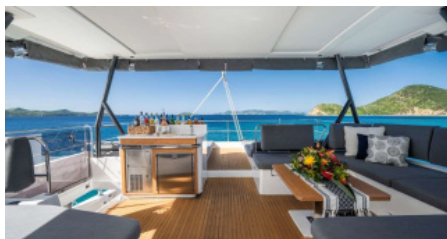

[More photos](#)

ENQUIRE NOW

+44 20 45 773 007
+33 749 41 21 53
+971 555 129 065
info@yachthunter.com
yachthunter.com

Scan the QR code for more information